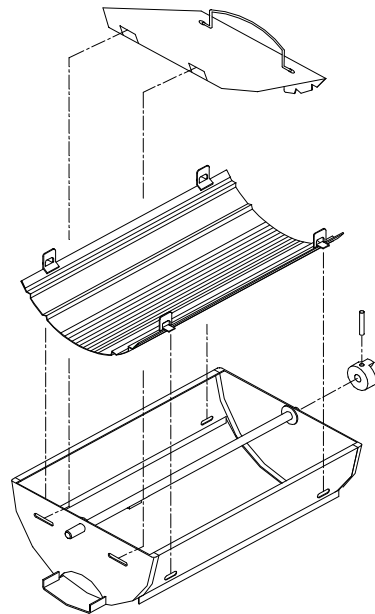

ORDER FROM:

Quality Industries
130 Jones Boulevard
LaVergne, TN 37086

Call: (615) 793-3000
(800) 745-8613
Fax: (615) 793-3381

Web: www.qualityind.com